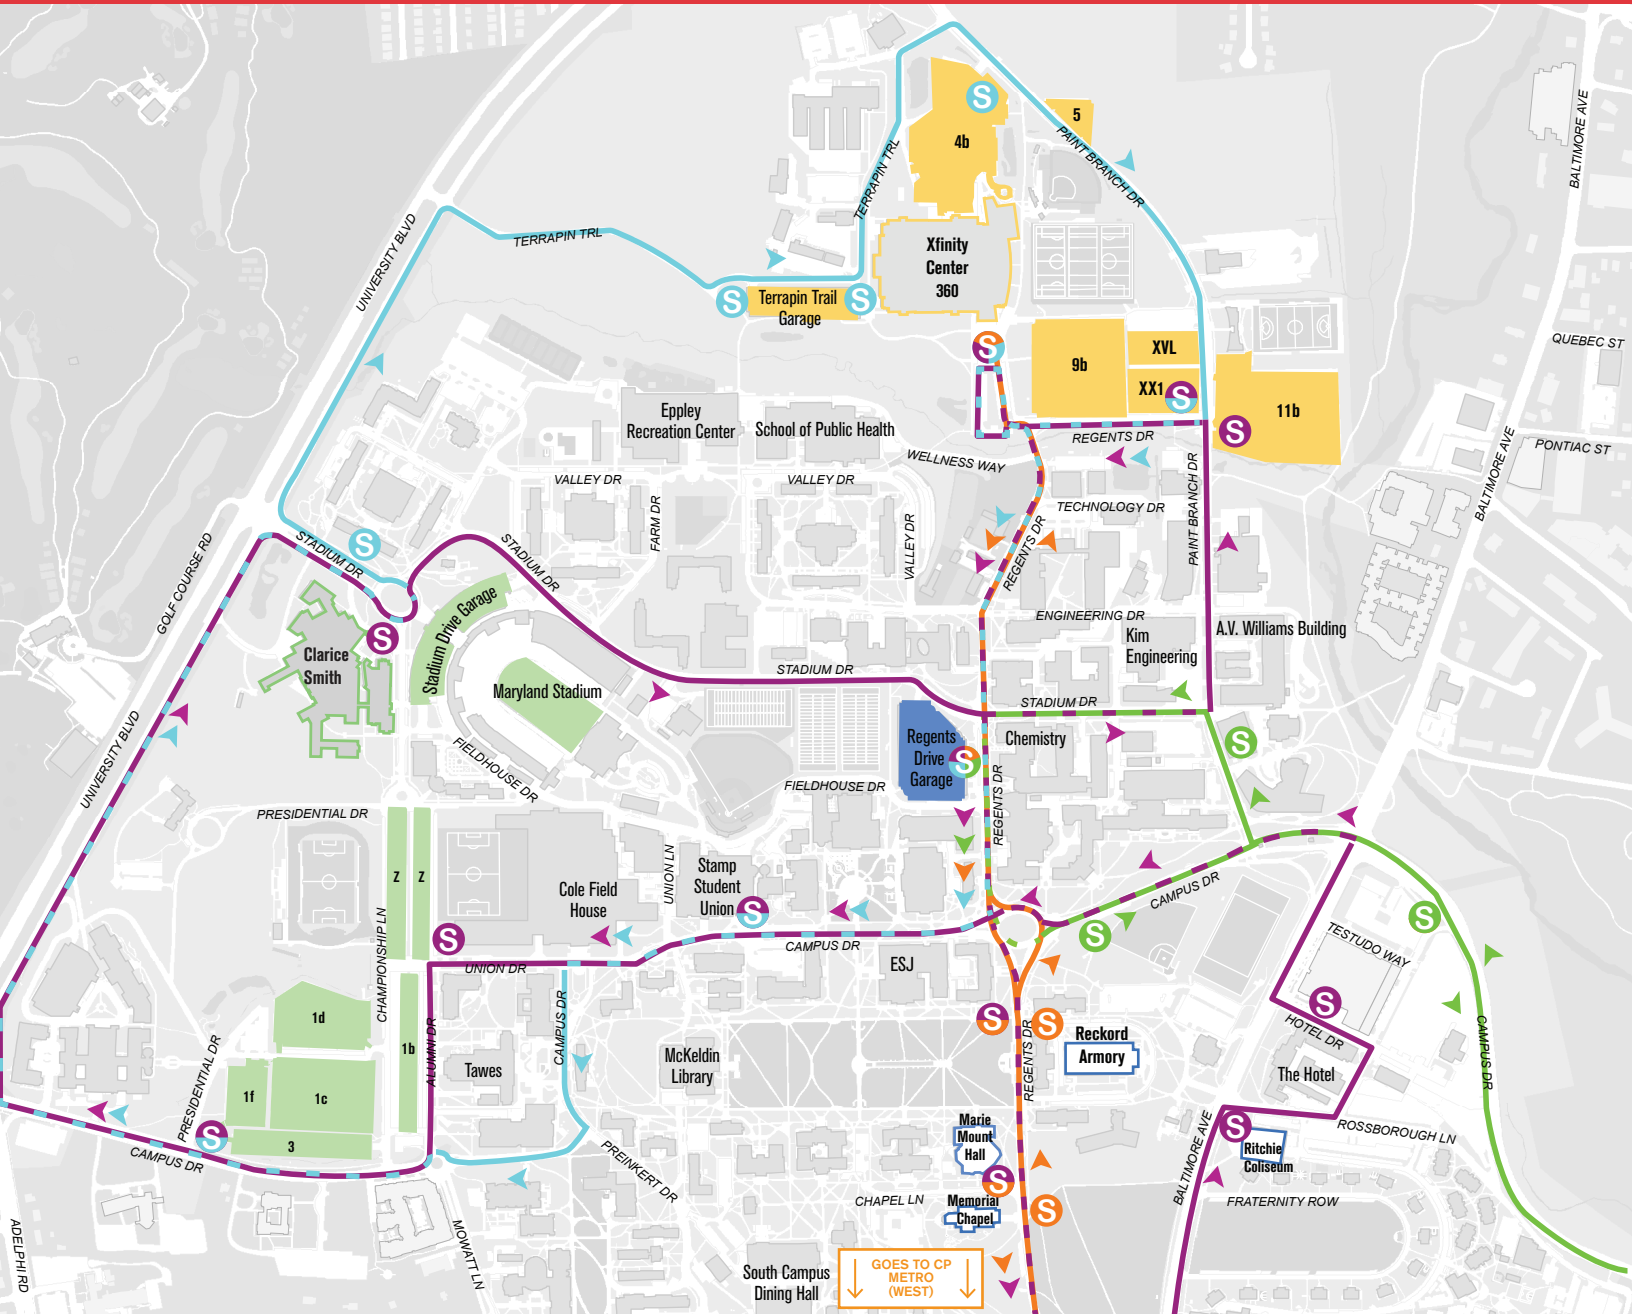

## PARKING & TRANSIT GUIDE | Wednesday, May 18 - Friday, May 20

| Ceremony Location  | Route Information & Times  | Wednesday   | Thursday  | Friday  |
|--|--|---|---|---|
| <ul style="list-style-type: none"> <li>Reckord Armory</li> <li>Ritchie Coliseum</li> <li>Chapel</li> <li>Marie Mount Hall</li> </ul>   | <ul style="list-style-type: none"> <li>Xfinity to Metro Loop</li> </ul>  | <b>2:00pm - 10:00pm</b><br>(Every 15 mins.)       | <b>6:30am - 10:00pm</b><br>(Every 15 mins.)       | <b>6:30am - 8:30pm</b><br>(Every 15 mins.)        |
| <ul style="list-style-type: none"> <li>Xfinity Center</li> <li>Clarice Smith</li> <li>Maryland Stadium</li> </ul>  | <ul style="list-style-type: none"> <li>Ceremonies Loop</li> </ul>        | —   | <b>6:30am - 11:00pm</b><br>(Every 10 - 25 mins.)  | —   |
| <b>Parking Location</b> <ul style="list-style-type: none"> <li>Regents Drive Garage</li> <li>Terrapin Trail Garage, 4b, 5, 9b, 11b, XVI</li> <li>Stadium Drive Garage, Lot 1b, 1c, 1d, 1f, 3, Z</li> </ul> | <ul style="list-style-type: none"> <li>College Park 104 Route</li> </ul> | <b>7:00am - Midnight</b><br>(Every 10 - 20 mins.) | <b>7:00am - Midnight</b><br>(Every 10 - 20 mins.) | <b>7:00am - Midnight</b><br>(Every 10 - 20 mins.) |
|  | <ul style="list-style-type: none"> <li>Main Ceremony Loop</li> </ul>     | —   | —   | <b>6:30am - 6:00pm</b><br>(Every 20 - 25 mins.)   |
|  |  | <b>Shuttle Stops</b>                              |   |   |